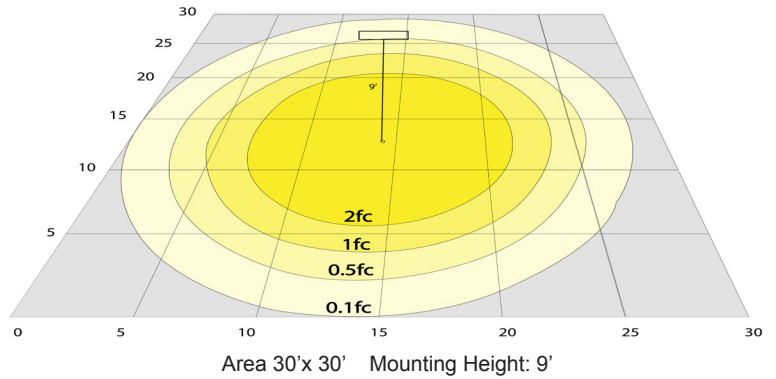

Lighting:

- Multi CCT & Power(Selectable Switch under the lens)
- Dimming: 0-10V Dimming
- Total Lumens: 600LM
- Color Temperatures: 3000K/4000K/5000K
- Color Rendering Index: CRI ≥ 90
- Beam Angle: 120°
- Rated life: 50,000 Hrs

Photometrics: LCFW-MCTP

BUG Rating: B1-U1-G0

Area 30'x 30' Mounting Height: 9'

Performance Table: LCFW-MCTP

MODEL NO.	Wattage	Voltage	Lumens	Color Temp.	BUG Rating	LPW
LCFW-MCTP	6W 9W 12W	120-277V	300LM 450LM 600LM	3000K/4000K/5000K	B1-U1-G0	70