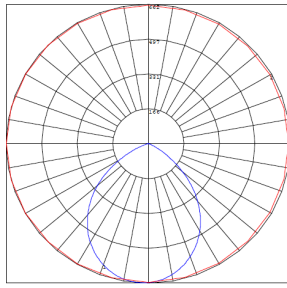

Photometrics: LCFW-MCTP

BUG Rating: B1-U1-G0