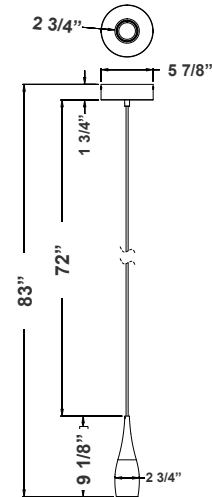

Customer Name: _____

Project Name: _____

Note: _____

Type: _____

83”(H) x 5 7/8”(W)

Features

- Multi CCT & Power(Selectable Switch under the lens)
- 5-Year Warranty
- Black/Gold Finish
- Polycarbonate Lens

Technical Specifications

Electrical:

- Voltage: 120V AC 50/60Hz
- Wattage: 6W/9W/12W
- Power Factor: >0.90
- Efficacy: 50 LPW

Mechanical:

- Aluminum Housing, Powder-Coated Finish
- Polycarbonate Lens
- 10FT Adjustable Cord
- Maximum Ambient Temperature: -22°F to 104°F
- IP55 Suitable for Damp Location
- 5-Year Warranty

Photometrics: LCFW-MCTP

BUG Rating: B1-U1-G0

Area 30'x 30' Mounting Height: 9'

Performance Table: LCFW-MCTP

MODEL NO.	Wattage	Voltage	Lumens	Color Temp.	BUG Rating	LPW
LCFW-MCTP	6W 9W 12W	120-277V	300LM 450LM 600LM	3000K/4000K/5000K	B1-U1-G0	70