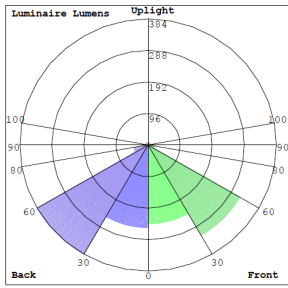

Photometrics: LCFW-MCTP

BUG Rating: B1-U1-G0